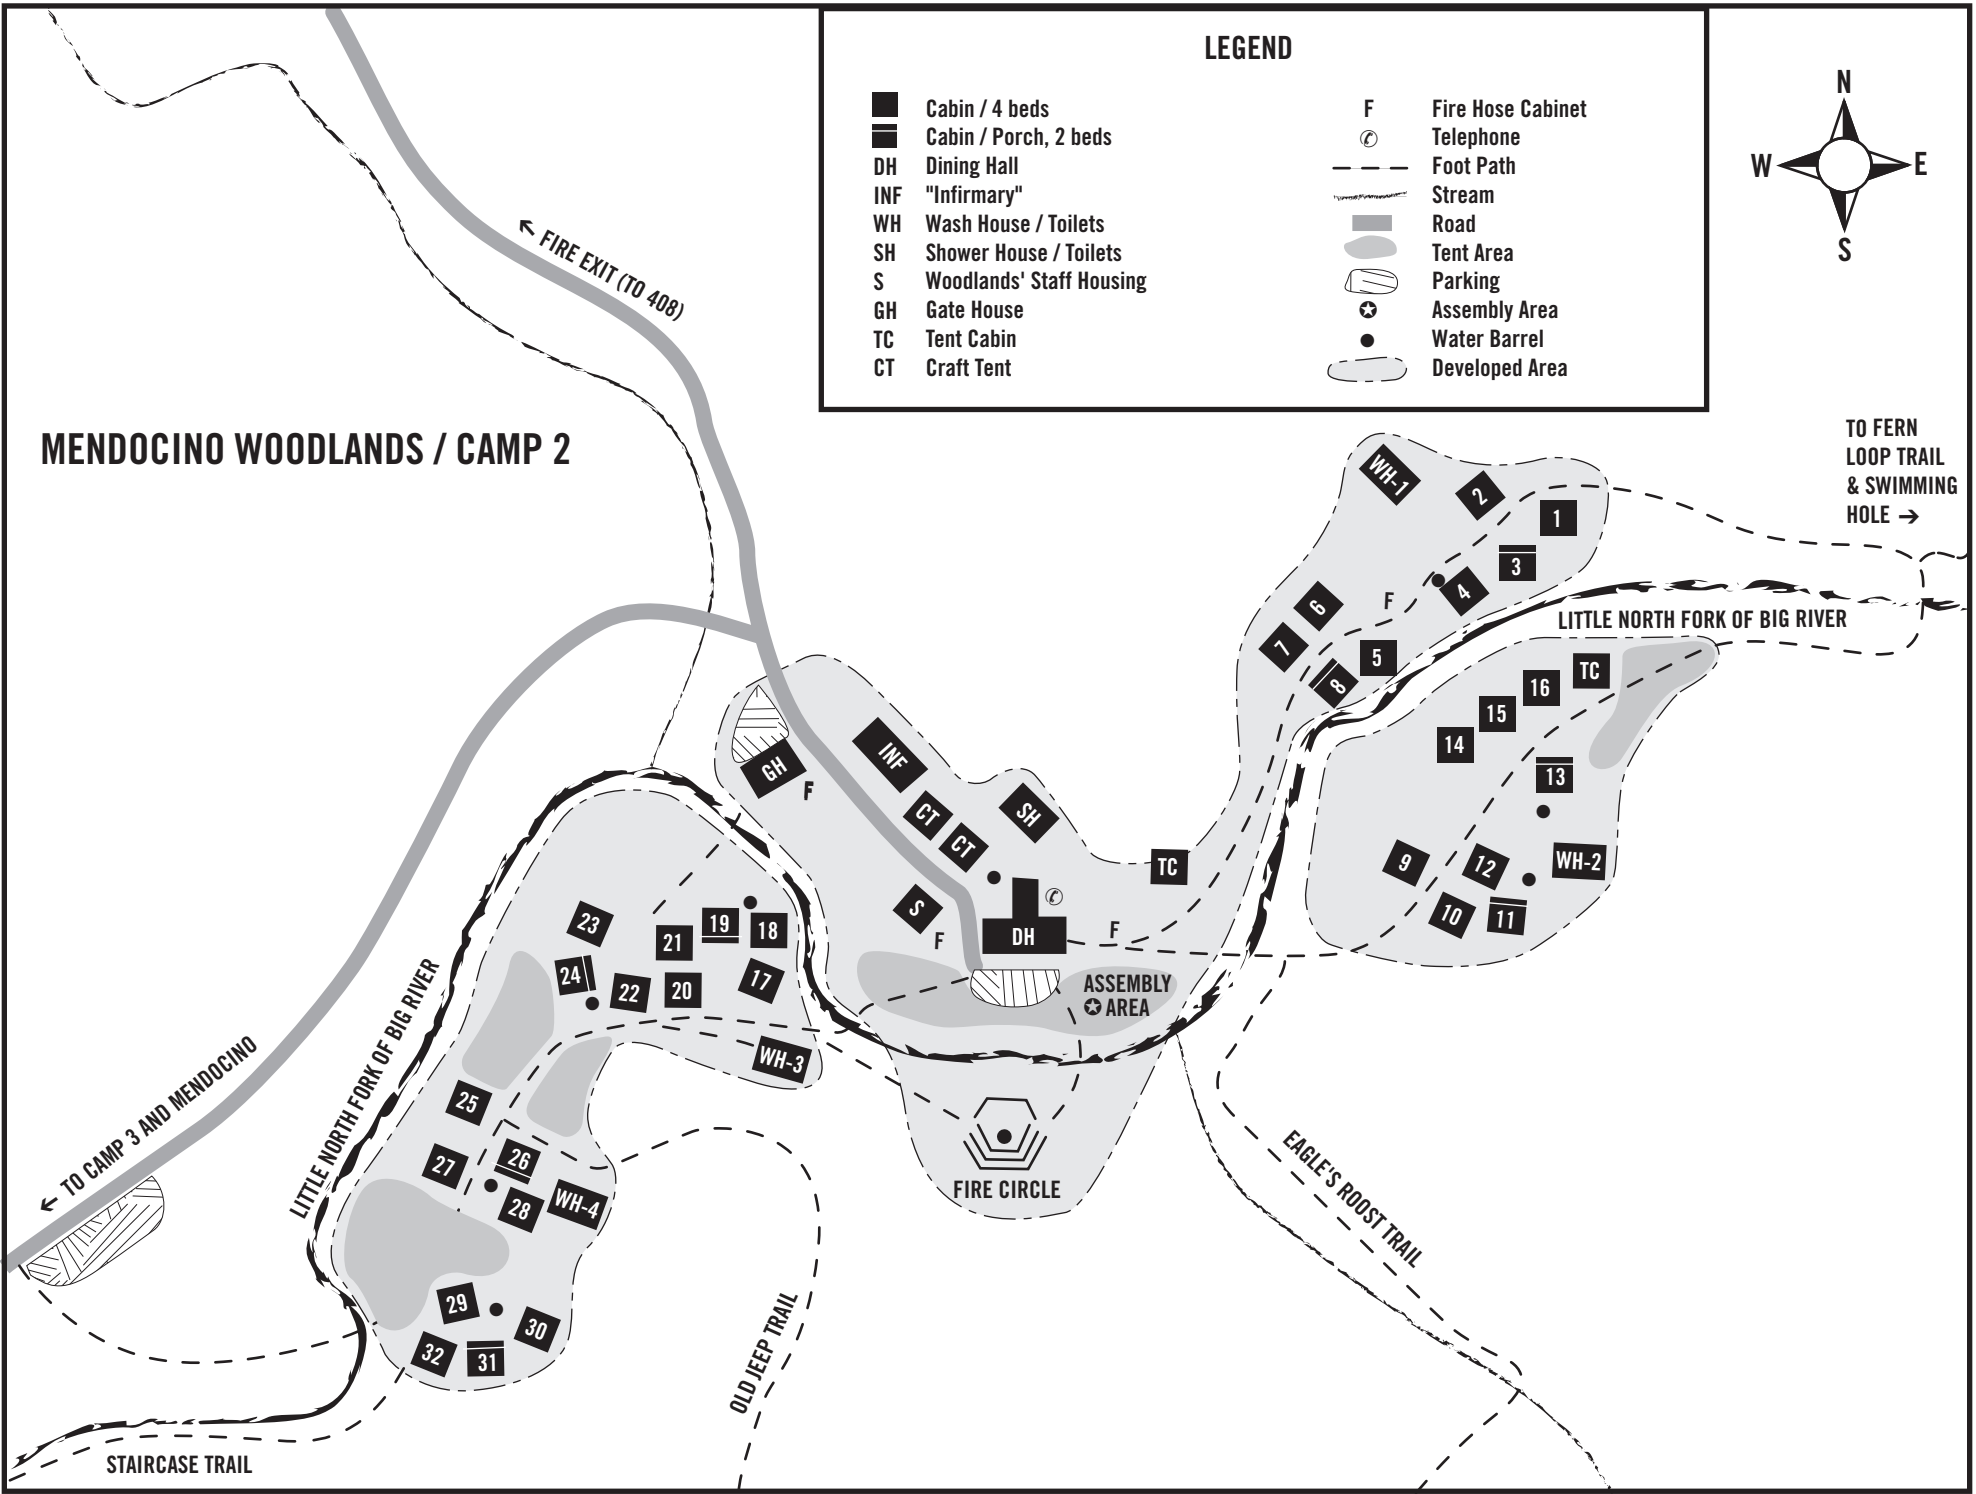

MENDOCINO WOODLANDS / CAMP 2

LEGEND

■	Cabin / 4 beds	F	Fire Hose Cabinet
▣	Cabin / Porch, 2 beds	☎	Telephone
DH	Dining Hall	---	Foot Path
INF	"Infirmmary"	~~~~~	Stream
WH	Wash House / Toilets	▬	Road
SH	Shower House / Toilets	○	Tent Area
S	Woodlands' Staff Housing	○	Parking
GH	Gate House	⊕	Assembly Area
TC	Tent Cabin	●	Water Barrel
CT	Craft Tent	○	Developed Area

TO FERN LOOP TRAIL & SWIMMING HOLE →

← TO CAMP 3 AND MENDOCINO

← FIRE EXIT (TO 408)

LITTLE NORTH FORK OF BIG RIVER

LITTLE NORTH FORK OF BIG RIVER

EAGLE'S ROOST TRAIL

OLD JEEP TRAIL

STAIRCASE TRAIL

ASSEMBLY AREA

FIRE CIRCLE