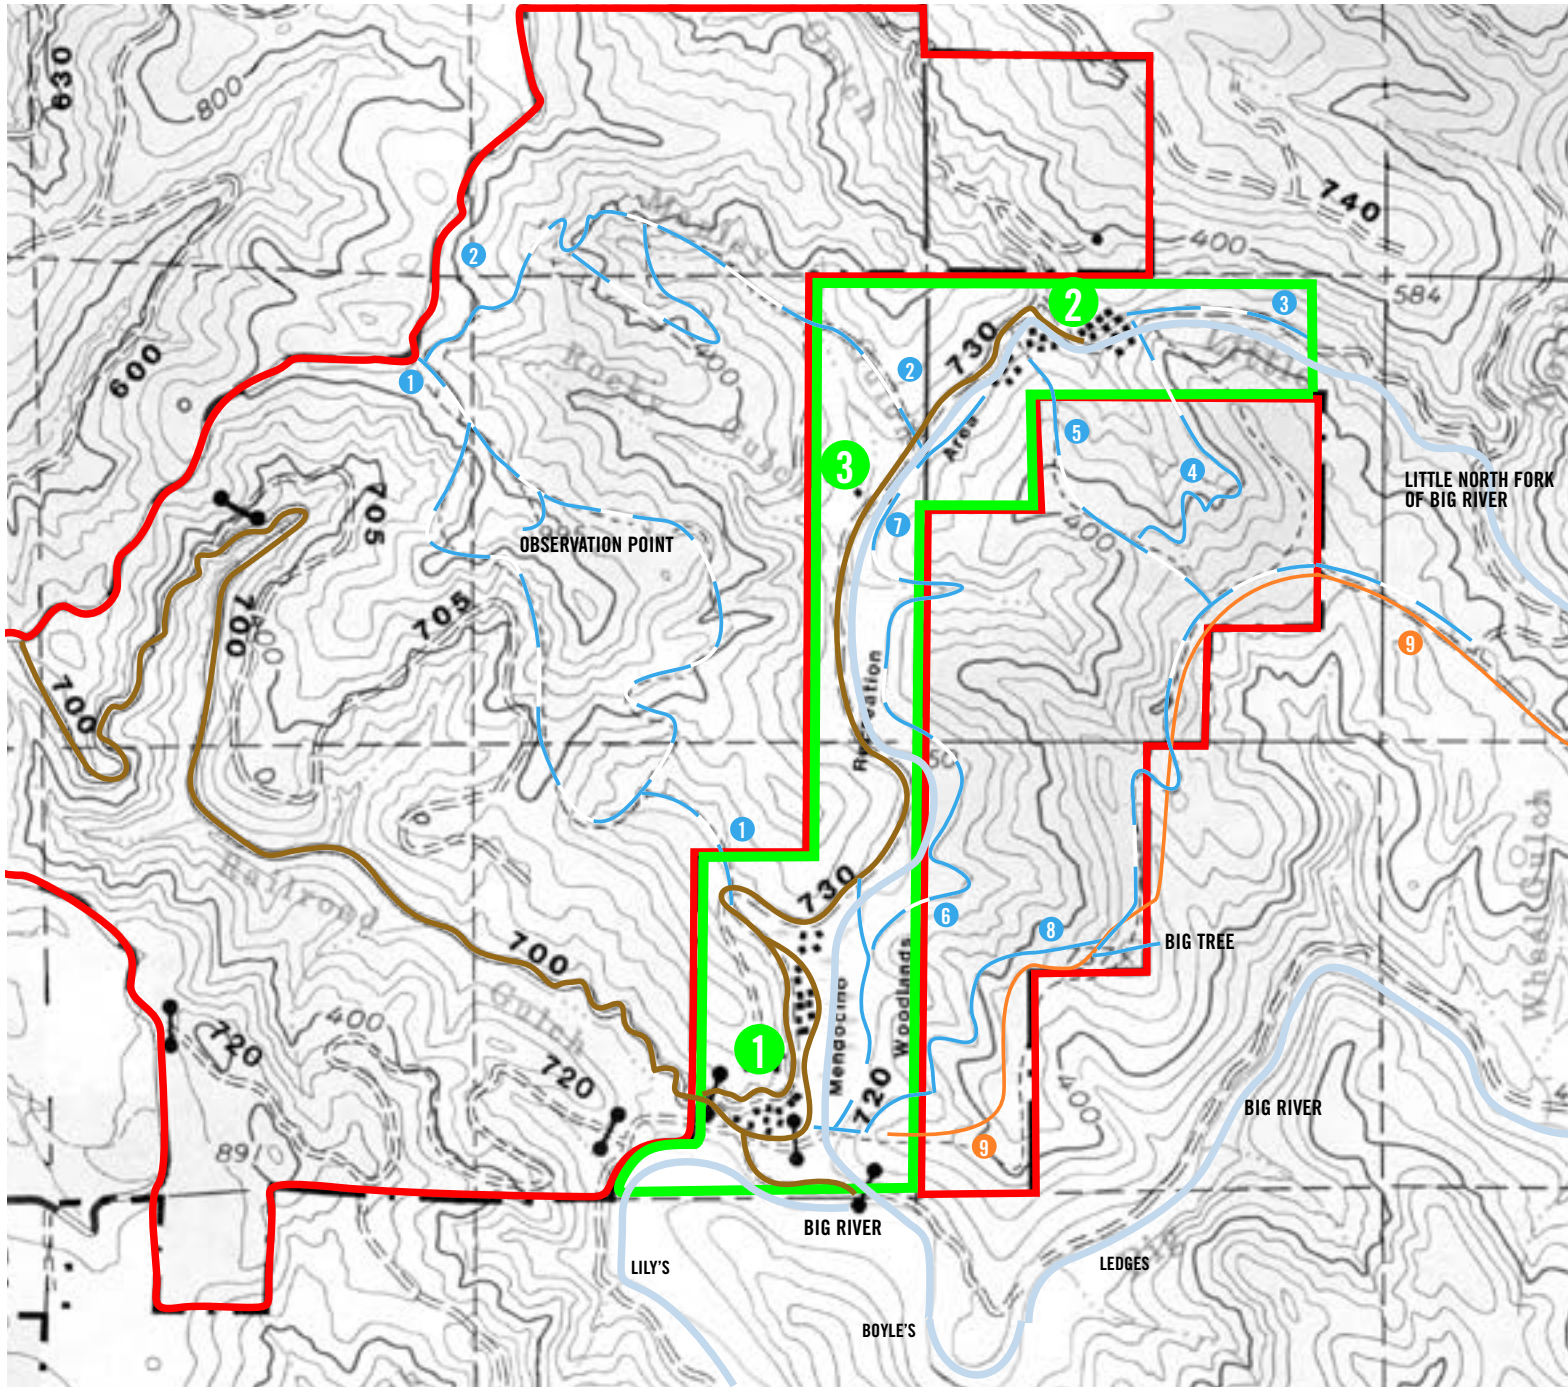

# MENDOCINO WOODLANDS TRAILS

- 1 Forest History Trail & Observation Point
- 2 Manly Gulch Trail
- 3 Fern Gully Trail
- 4 Eagle's Roost Trail
- 5 Old Jeep Trail
- 6 Marsh Creek Trail
- 7 Nature Trail
- 8 Big Tree Trail
- 9 Ridge Road (Trail)

- [Brown line] = Main Road
- [Green shaded area] = Campgrounds
- [Blue line] = Trail
- [Red outline] = STA
- [Light blue line] = Rivers